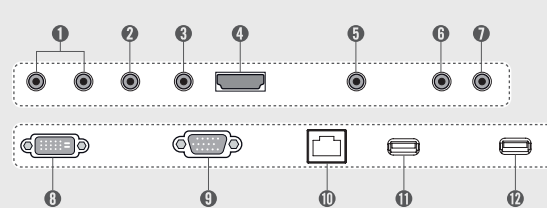

55SE3KB / 49SE3KB / 43SE3KB / 32SE3KB