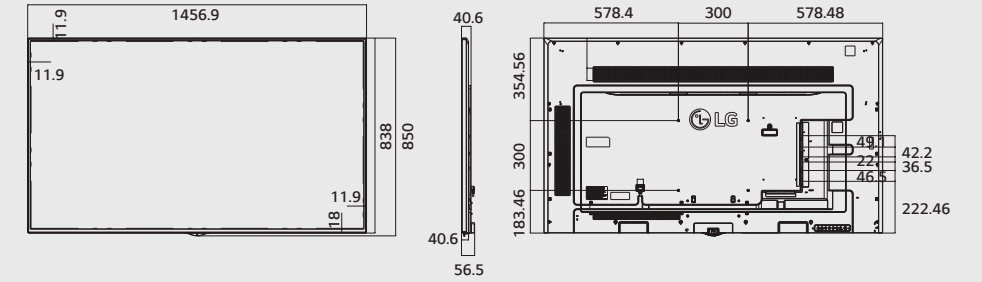

Scheduled Screen Wash**

Prevent residual images with the screen transition feature.

1) Extended Display Identification Data.
* Installation Menu > LG Digital Signage > PM Mode

** Installation Menu > ISM Method

Dimension (unit : mm)

65"

1,456.9 x 838 x 56.5 /
27.9kg

55"

1,238 x 714.9 x 54 /
17.5kg

49"

1,102.2 x 638.5 x 54 /
14.3kg

43"