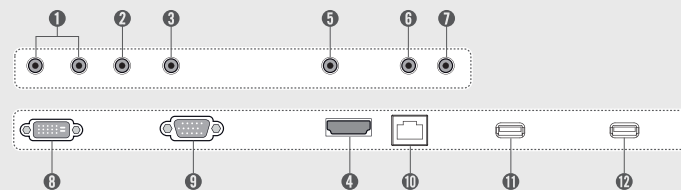

Connectivity

- 1 SPEAKER OUT
- 2 RS-232C IN
- 3 RS-232C OUT
- 4 HDMI
- 5 EXT IR IN
- 6 AUDIO IN
- 7 AUDIO OUT
- 8 DVI-D IN
- 9 RGB IN
- 10 LAN
- 11 USB1
- 12 USB2

65SE3KB