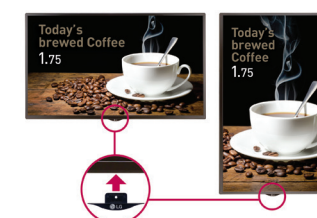

Built-in Speaker Model (10W x 10W)

Key Features

Enhanced Design Configuration

Slimmer Bezel

The thinner bezel allows a perfect fit for a sleek look.

Detachable Logo

Portrait mode allows the logo to be positioned in the desired setting.

Cable Management

The well-organized cable terminals in the back optimize available space.

USB Content Management

USB Content Scheduling

Play and schedule contents with a USB connection-no server connection required.