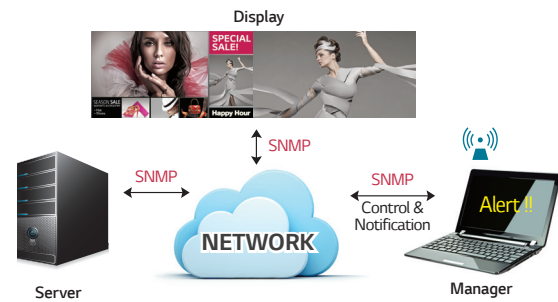

Simple Way to Manage Your Digital Signage

Standard Essential SE3KB Series

Screen Sizes
65"/55"/49"/43"/32"

Back Side

SE3KB Series

- Edge-lit LED
- Brightness: 350cd/m² (65" 400cd/m²)
- Bezel : Top/Left/Right 11.9mm (Bottom 18.0mm)
- Depth : 54mm
- Special : Wi-Fi Dongle Ready, SuperSign W/C/M
- Local Time Auto Setting
- HDMI/DVD-D/RGB/RJ 45, RS232C in/out, 2 USB ports
- Embedded Media Player
- Built-in Speaker : 10W x 10W

Other Features

Remote Management

Simple Network Management Protocol

SNMP support ensures convenient network management.

Wi-Fi Support

SE3KB Series support Wi-Fi USB dongle connection for convenient content distribution.