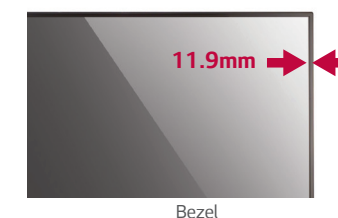

Built-in Speaker Model (10W x 10W)

Key Features

Enhanced Design Configuration

Slimmer Bezel

The thinner bezel allows a perfect fit for a sleek look.

Detachable Logo

Portrait mode allows the logo to be positioned in the desired setting.