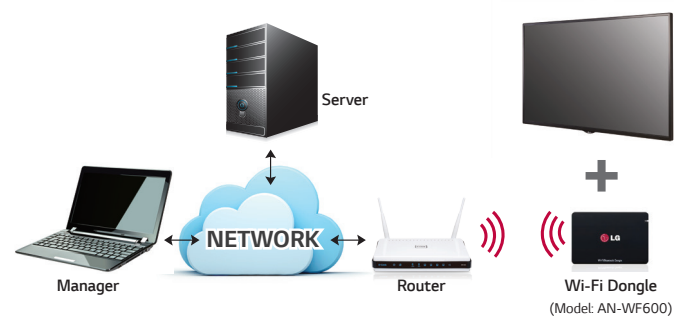

Other Features

Remote Management

Simple Network Management Protocol

SNMP support ensures convenient network management.

Wi-Fi Support

SE3KB Series support Wi-Fi USB dongle connection for convenient content distribution.